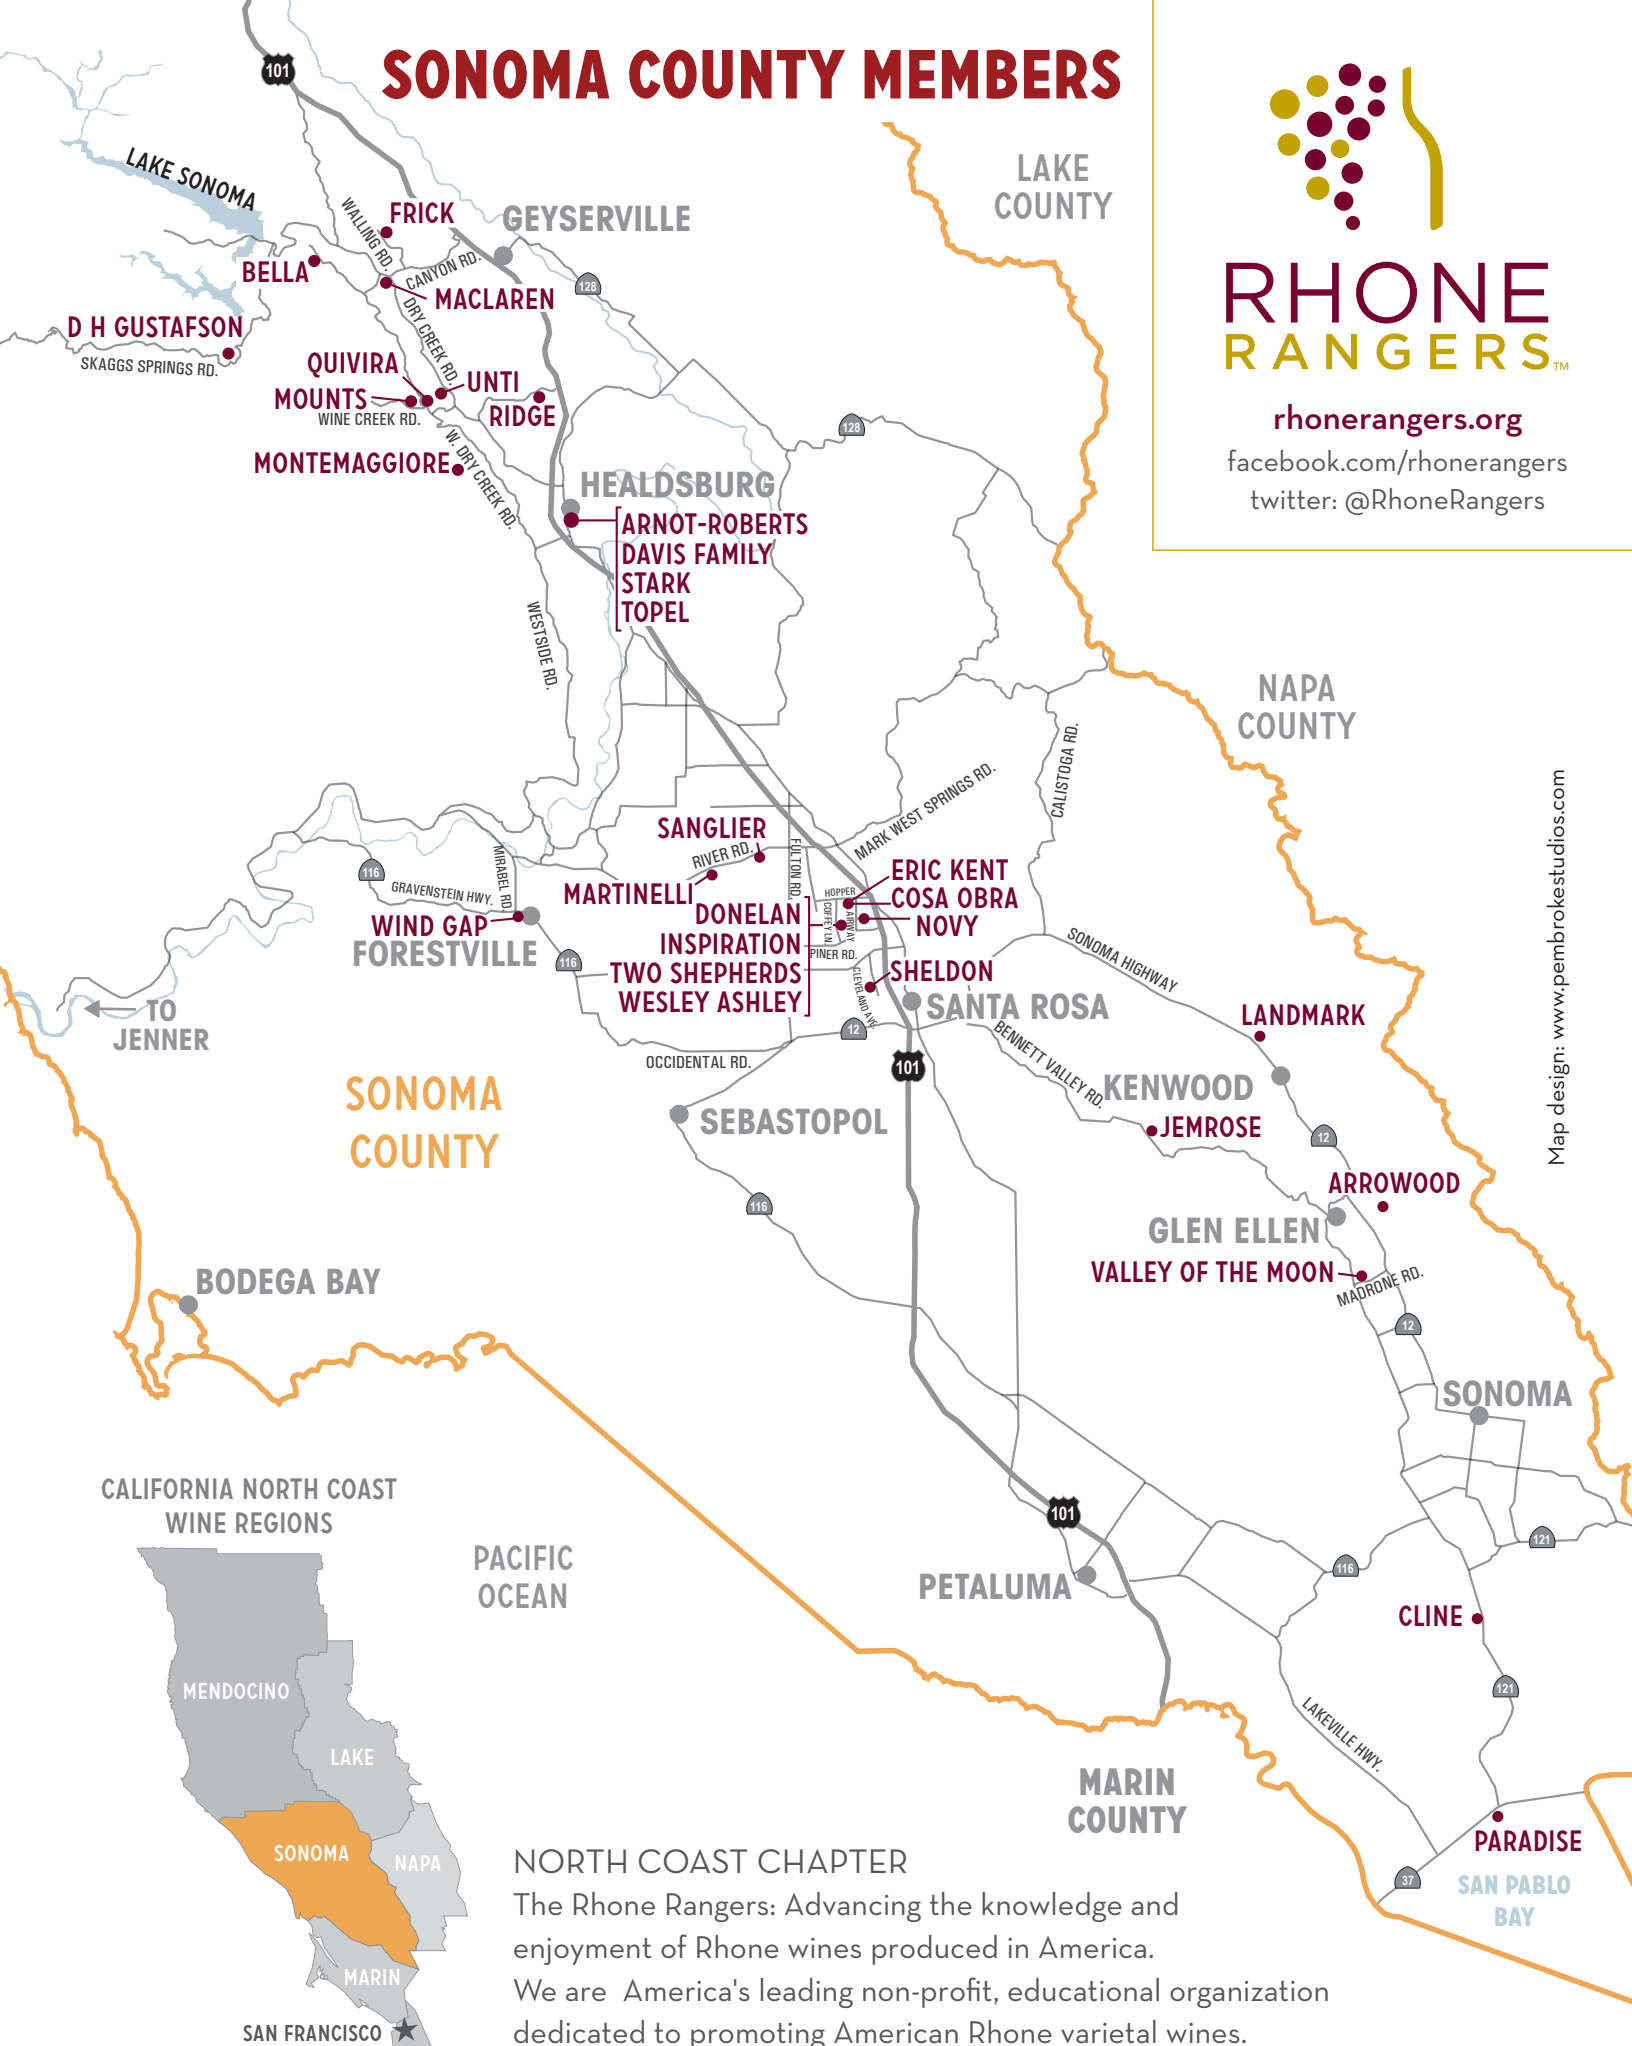

SONOMA COUNTY MEMBERS

**RHONE
RANGERS™**

rhonerangers.org

facebook.com/rhonerangers

[twitter: @RhoneRangers](https://twitter.com/RhoneRangers)

Map design: www.pembrokestudios.com

NORTH COAST CHAPTER

The Rhone Rangers: Advancing the knowledge and enjoyment of Rhone wines produced in America.

We are America's leading non-profit, educational organization dedicated to promoting American Rhone varietal wines.